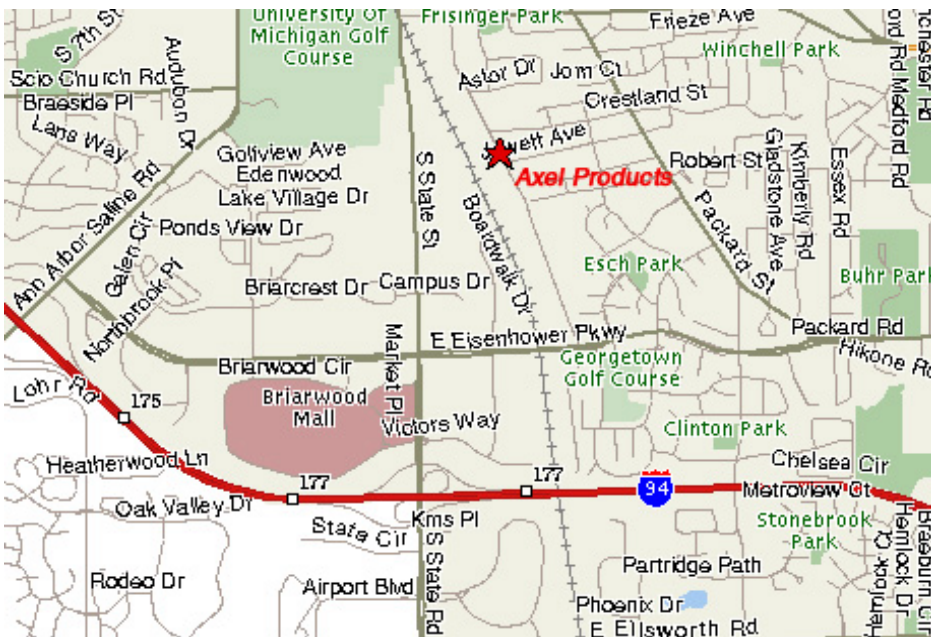

**FROM NORTH:**

- Take **US-23 South** to **I-94 West**;
- Take the **State St. EXIT**, exit 177;
- Turn **RIGHT** onto **S. State St**;
- Turn **RIGHT** onto **E. Eisenhower Pky.**
- Turn **LEFT** onto **S. Industrial Hwy**;
- After a little less than 1 mile, **Axel Products** is at **2255 S. Industrial Hwy** on your **right** (east side).

**FROM SOUTH:**

- Take **US-23 North** to **I-94 West**;
- Take the **State St. EXIT**, exit 177;
- Turn **RIGHT** onto **S. State St**;
- Turn **RIGHT** onto **E. Eisenhower Pky.**
- Turn **LEFT** onto **S. Industrial Hwy**;
- After a little less than 1 mile, **Axel Products** is at **2255 S. Industrial Hwy** on your **right** (east side).

**FROM WEST:**

- Take **I-94 East**;
- Take the **State St. EXIT**, exit 177;
- Turn **LEFT** onto **State St**;
- Turn **RIGHT** onto **E. Eisenhower Pky.**
- Turn **LEFT** onto **S. Industrial Hwy**;
- After a little less than 1 mile, **Axel Products** is at **2255 S. Industrial Hwy** on your **right** (east side).

**FROM EAST (Also, From Detroit Metro Airport DTW):**

(NORTH-EAST: Take **M-14 West**, then **US-23 South**, then **I-94 West**, then follow directions below)

*Otherwise From East:*

- Take **I-94 West**.
- Take the **State St. EXIT**, exit 177;
- Turn **RIGHT** onto **S. State St**;
- Turn **RIGHT** onto **E. Eisenhower Pky.**
- Turn **LEFT** onto **S. Industrial Hwy**;
- After a little less than 1 mile, **Axel Products** is at **2255 S. Industrial Hwy** on your **right** (east side).