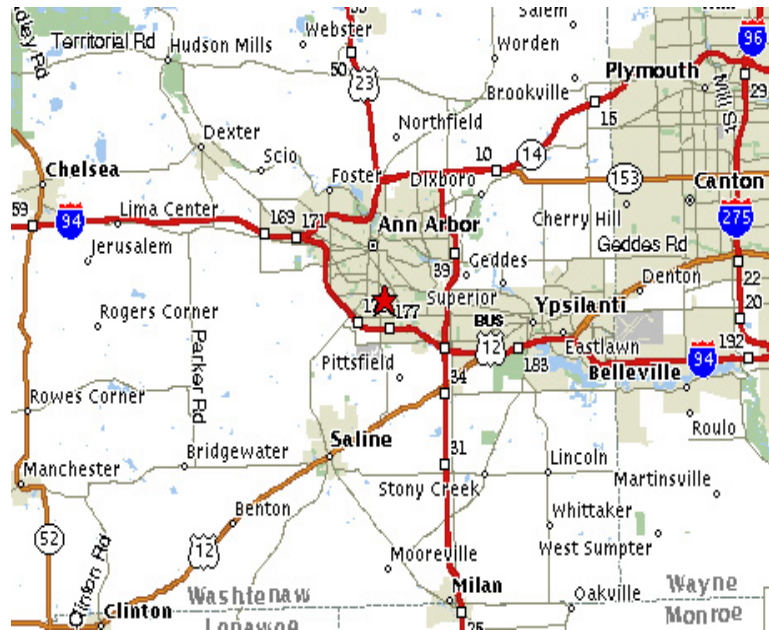

**FROM NORTH:**

- Take **US-23 South** to **I-94 West**;
- Take the **State St. EXIT**, exit 177;
- Turn **RIGHT** onto **S. State St**;
- Turn **RIGHT** onto **E. Eisenhower Pky.**
- Turn **LEFT** onto **S. Industrial Hwy**;
- After a little less than 1 mile, **Axel Products** is at **2255 S. Industrial Hwy** on your **right** (east side).

**FROM SOUTH:**

- Take **US-23 North** to **I-94 West**;
- Take the **State St. EXIT**, exit 177;
- Turn **RIGHT** onto **S. State St**;
- Turn **RIGHT** onto **E. Eisenhower Pky.**
- Turn **LEFT** onto **S. Industrial Hwy**;
- After a little less than 1 mile, **Axel Products** is at **2255 S. Industrial Hwy** on your **right** (east side).

**FROM WEST:**

- Take **I-94 East**;
- Take the **State St. EXIT**, exit 177;
- Turn **LEFT** onto **State St**;
- Turn **RIGHT** onto **E. Eisenhower Pky.**
- Turn **LEFT** onto **S. Industrial Hwy**;
- After a little less than 1 mile, **Axel Products** is at **2255 S. Industrial Hwy** on your **right** (east side).

**FROM EAST (Also, From Detroit Metro Airport DTW):**

(NORTH-EAST: Take **M-14 West**, then **US-23 South**, then **I-94 West**, then follow directions below)

*Otherwise From East:*

- Take **I-94 West**.
- Take the **State St. EXIT**, exit 177;
- Turn **RIGHT** onto **S. State St**;
- Turn **RIGHT** onto **E. Eisenhower Pky.**
- Turn **LEFT** onto **S. Industrial Hwy**;
- After a little less than 1 mile, **Axel Products** is at **2255 S. Industrial Hwy** on your **right** (east side).